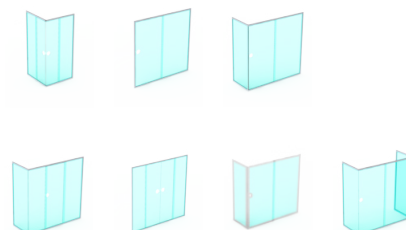

Configurations

pivottech.com.au • www.PivotPoint.mobi

Corporate Office

Victoria
160 Ordish Road
Dandenong South, VIC 3175
P: (03) 9798 4433
F: (03) 9798 4499

Branch Locations

Queensland
2/1 Garret St
Brendale, QLD 4500
P: (07) 3889 7400
F: (07) 3205 6112

Western Australia
36 Kulin Way
Mandurah, WA 6210
P: (08) 9581 7988
F: (08) 9581 8188

pivottech

designed simplicity

Pivottech is a brand of Aluminium Industries of Australia Pty.Ltd.
aluminum.com.au